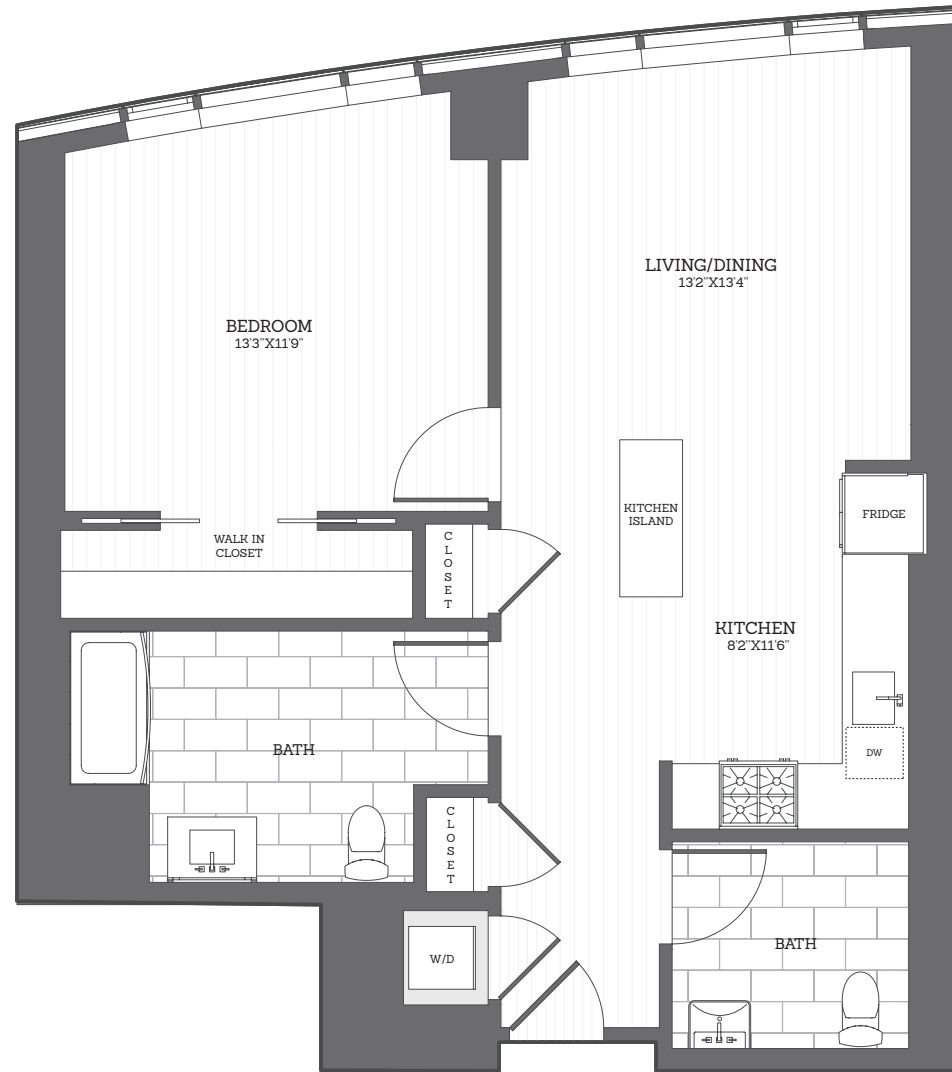

30 ·
DAL
TON

ONE BED

UNIT B1(2A) | 854SF

APARTMENT NUMBER

RENT

DATE AVAILABLE

Elevations and floor plans are artist's renderings and are shown for illustration purposes only. All square feet are approximate only. 🏠 📏

30 DALTON STREET | BOSTON MA | 02115
617-702-9466 | 30DALTON.COM

FLOORS 11, 14