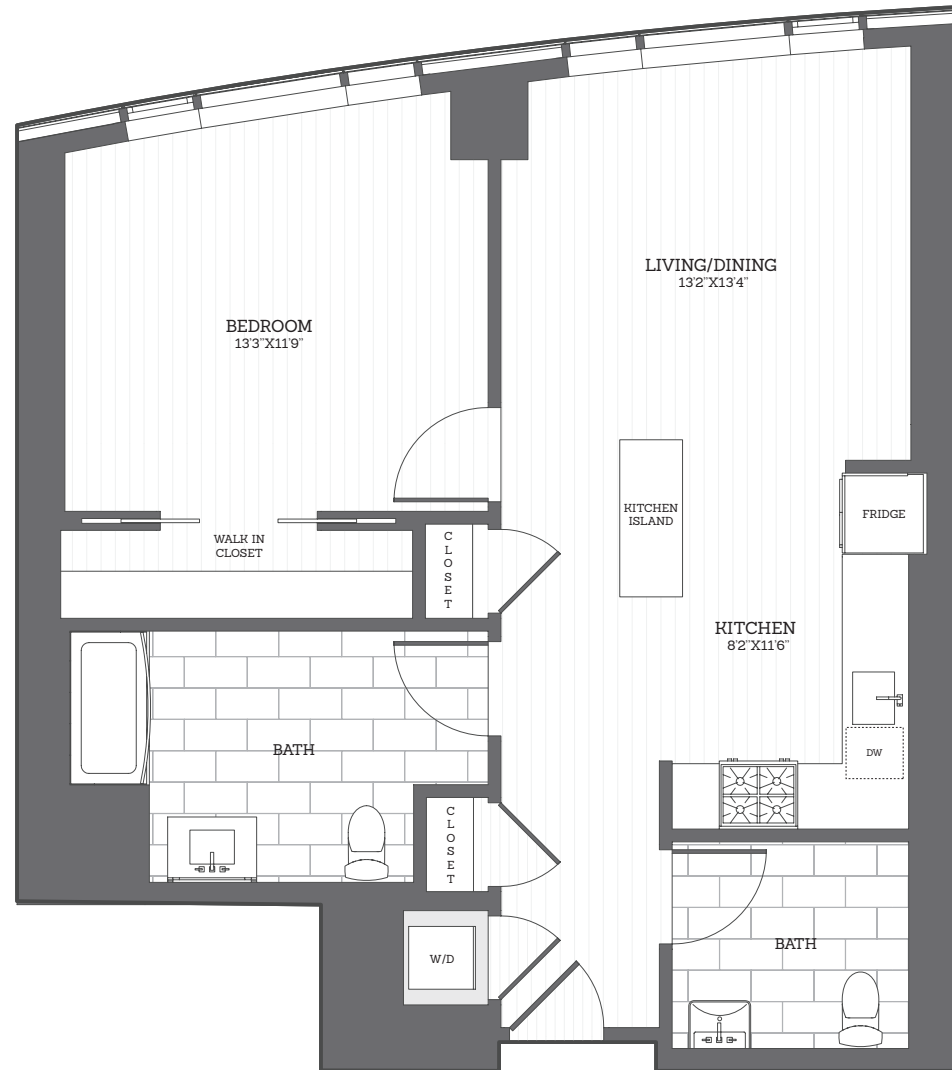

30 ·
DAL
TON

ONE BED

UNIT B1(2A) | 854SF

APARTMENT NUMBER

RENT

DATE AVAILABLE

Elevations and floor plans are artist's renderings and are shown for illustration purposes only. All square feet are approximate only. © 5

30 DALTON STREET | BOSTON MA | 02115
617-702-9466 | 30DALTON.COM

FLOOR 7