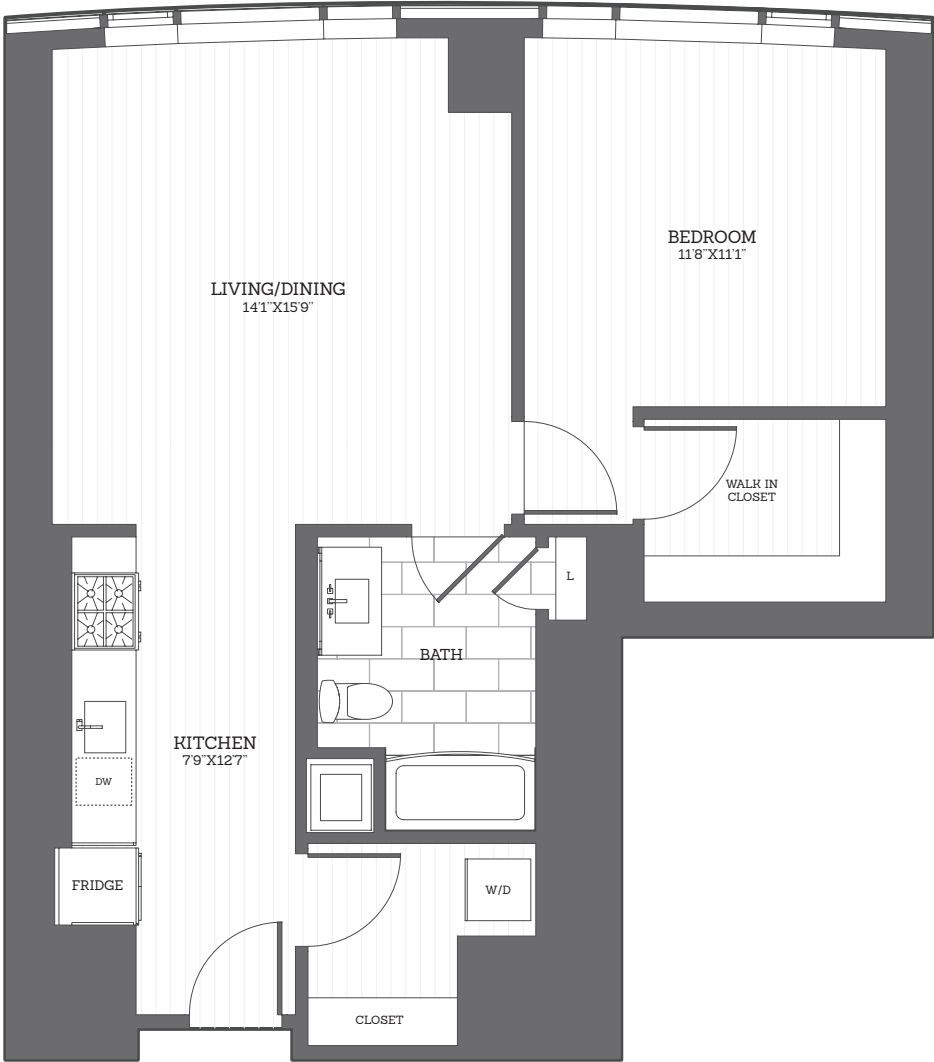

30 ·
DAL
TON

ONE BED
UNIT C1 | 811SF

APARTMENT NUMBER

RENT

DATE AVAILABLE

Elevations and floor plans are artist's renderings and are shown for illustration purposes only. All square feet are approximate only. ④ 5

30 DALTON STREET | BOSTON MA | 02115
617-702-9466 | 30DALTON.COM

FLOORS 8-21