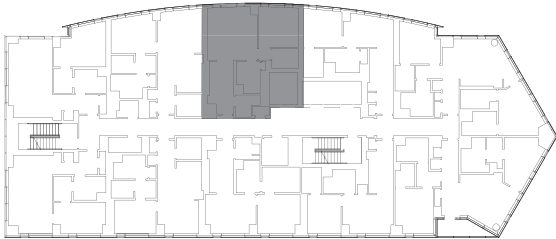

30 ·
DAL
TON

ONE BED
UNIT C1 | 811SF

APARTMENT NUMBER

RENT

DATE AVAILABLE

Elevations and floor plans are artist's renderings and are shown for illustration purposes only. All square feet are approximate only. ④ 5

30 DALTON STREET | BOSTON MA | 02115
617-702-9466 | 30DALTON.COM

FLOORS 8-21