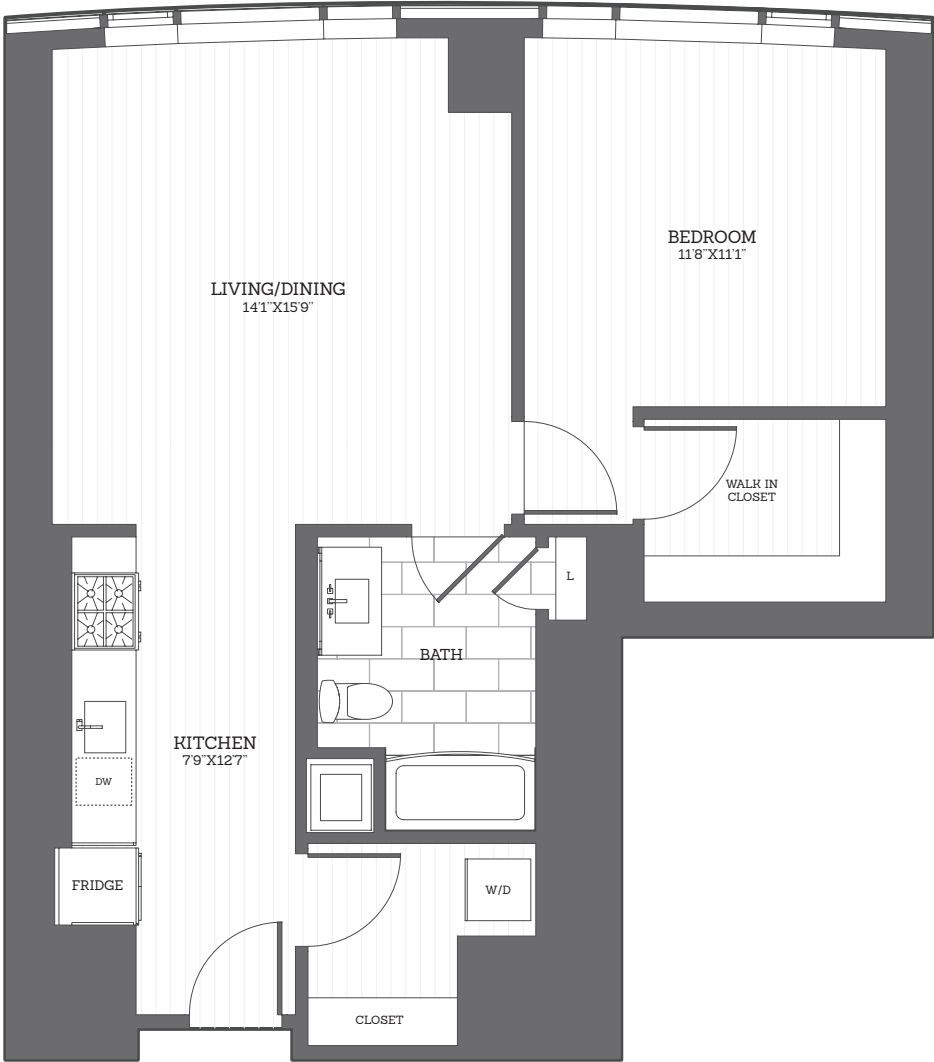

30 ·
DAL
TON

ONE BED
UNIT C1 | 811SF

APARTMENT NUMBER

RENT

DATE AVAILABLE

Elevations and floor plans are artist's renderings and are shown for illustration purposes only. All square feet are approximate only. © 5

30 DALTON STREET | BOSTON MA | 02115
617-702-9466 | 30DALTON.COM

FLOOR 25