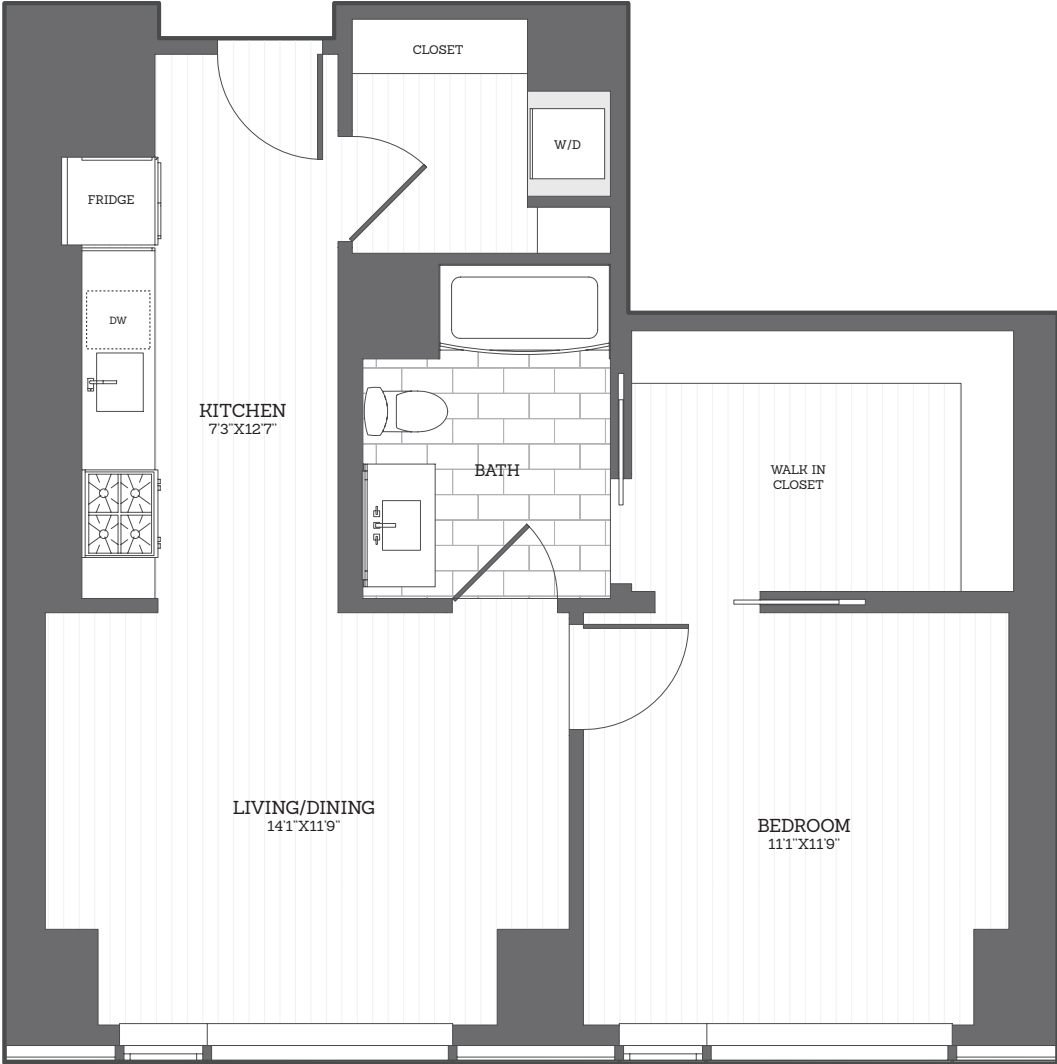

30 ·
DAL
TON

ONE BED
UNIT C2 | 726SF

APARTMENT NUMBER

RENT

DATE AVAILABLE

Elevations and floor plans are artist's renderings and are shown for illustration purposes only. All square feet are approximate only. 🏠 📏

30 DALTON STREET | BOSTON MA | 02115
617-702-9466 | 30DALTON.COM

FLOORS 8, 10-19, 21