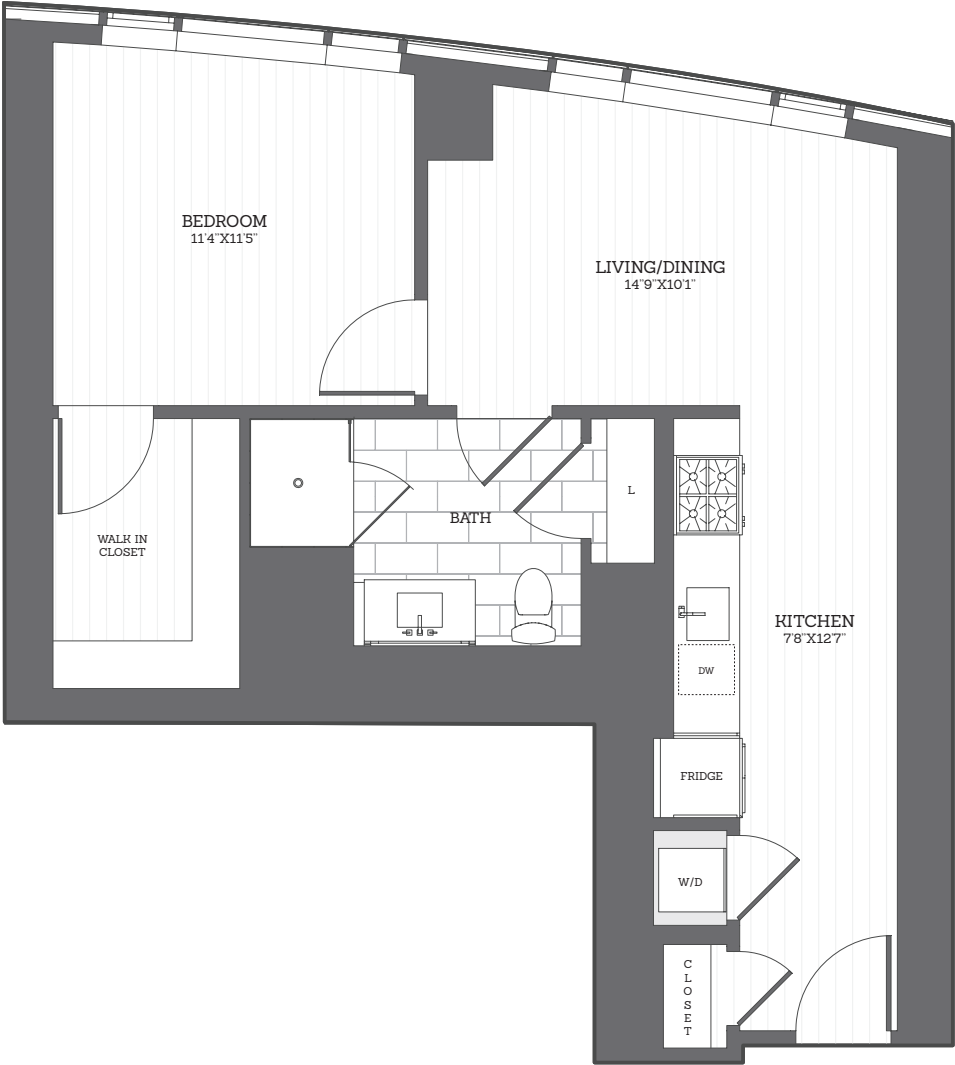

30 ·
DAL
TON

ONE BED
UNIT D1 | 669SF

APARTMENT NUMBER

RENT

DATE AVAILABLE

Elevations and floor plans are artist's renderings and are shown for illustration purposes only. All square feet are approximate only. 🏠 📏

30 DALTON STREET | BOSTON MA | 02115
617-702-9466 | 30DALTON.COM

FLOORS 8-21