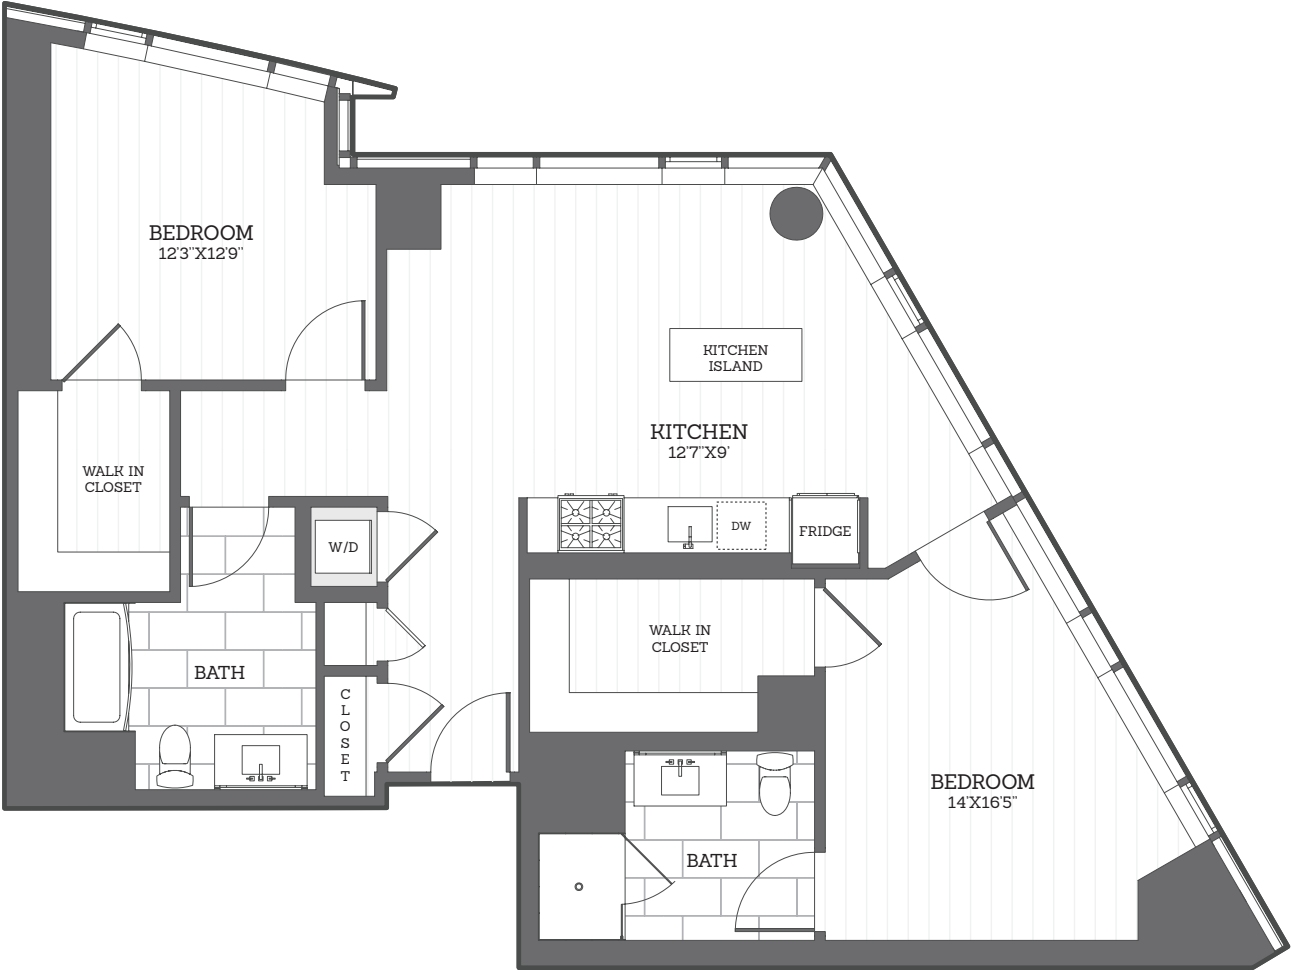

30 ·
DAL
TON

TWO BED
UNIT E1 | 1,131SF

APARTMENT NUMBER

RENT

DATE AVAILABLE

Elevations and floor plans are artist's renderings and are shown for illustration purposes only. All square feet are approximate only. 🏠 📏

FLOORS 23-24